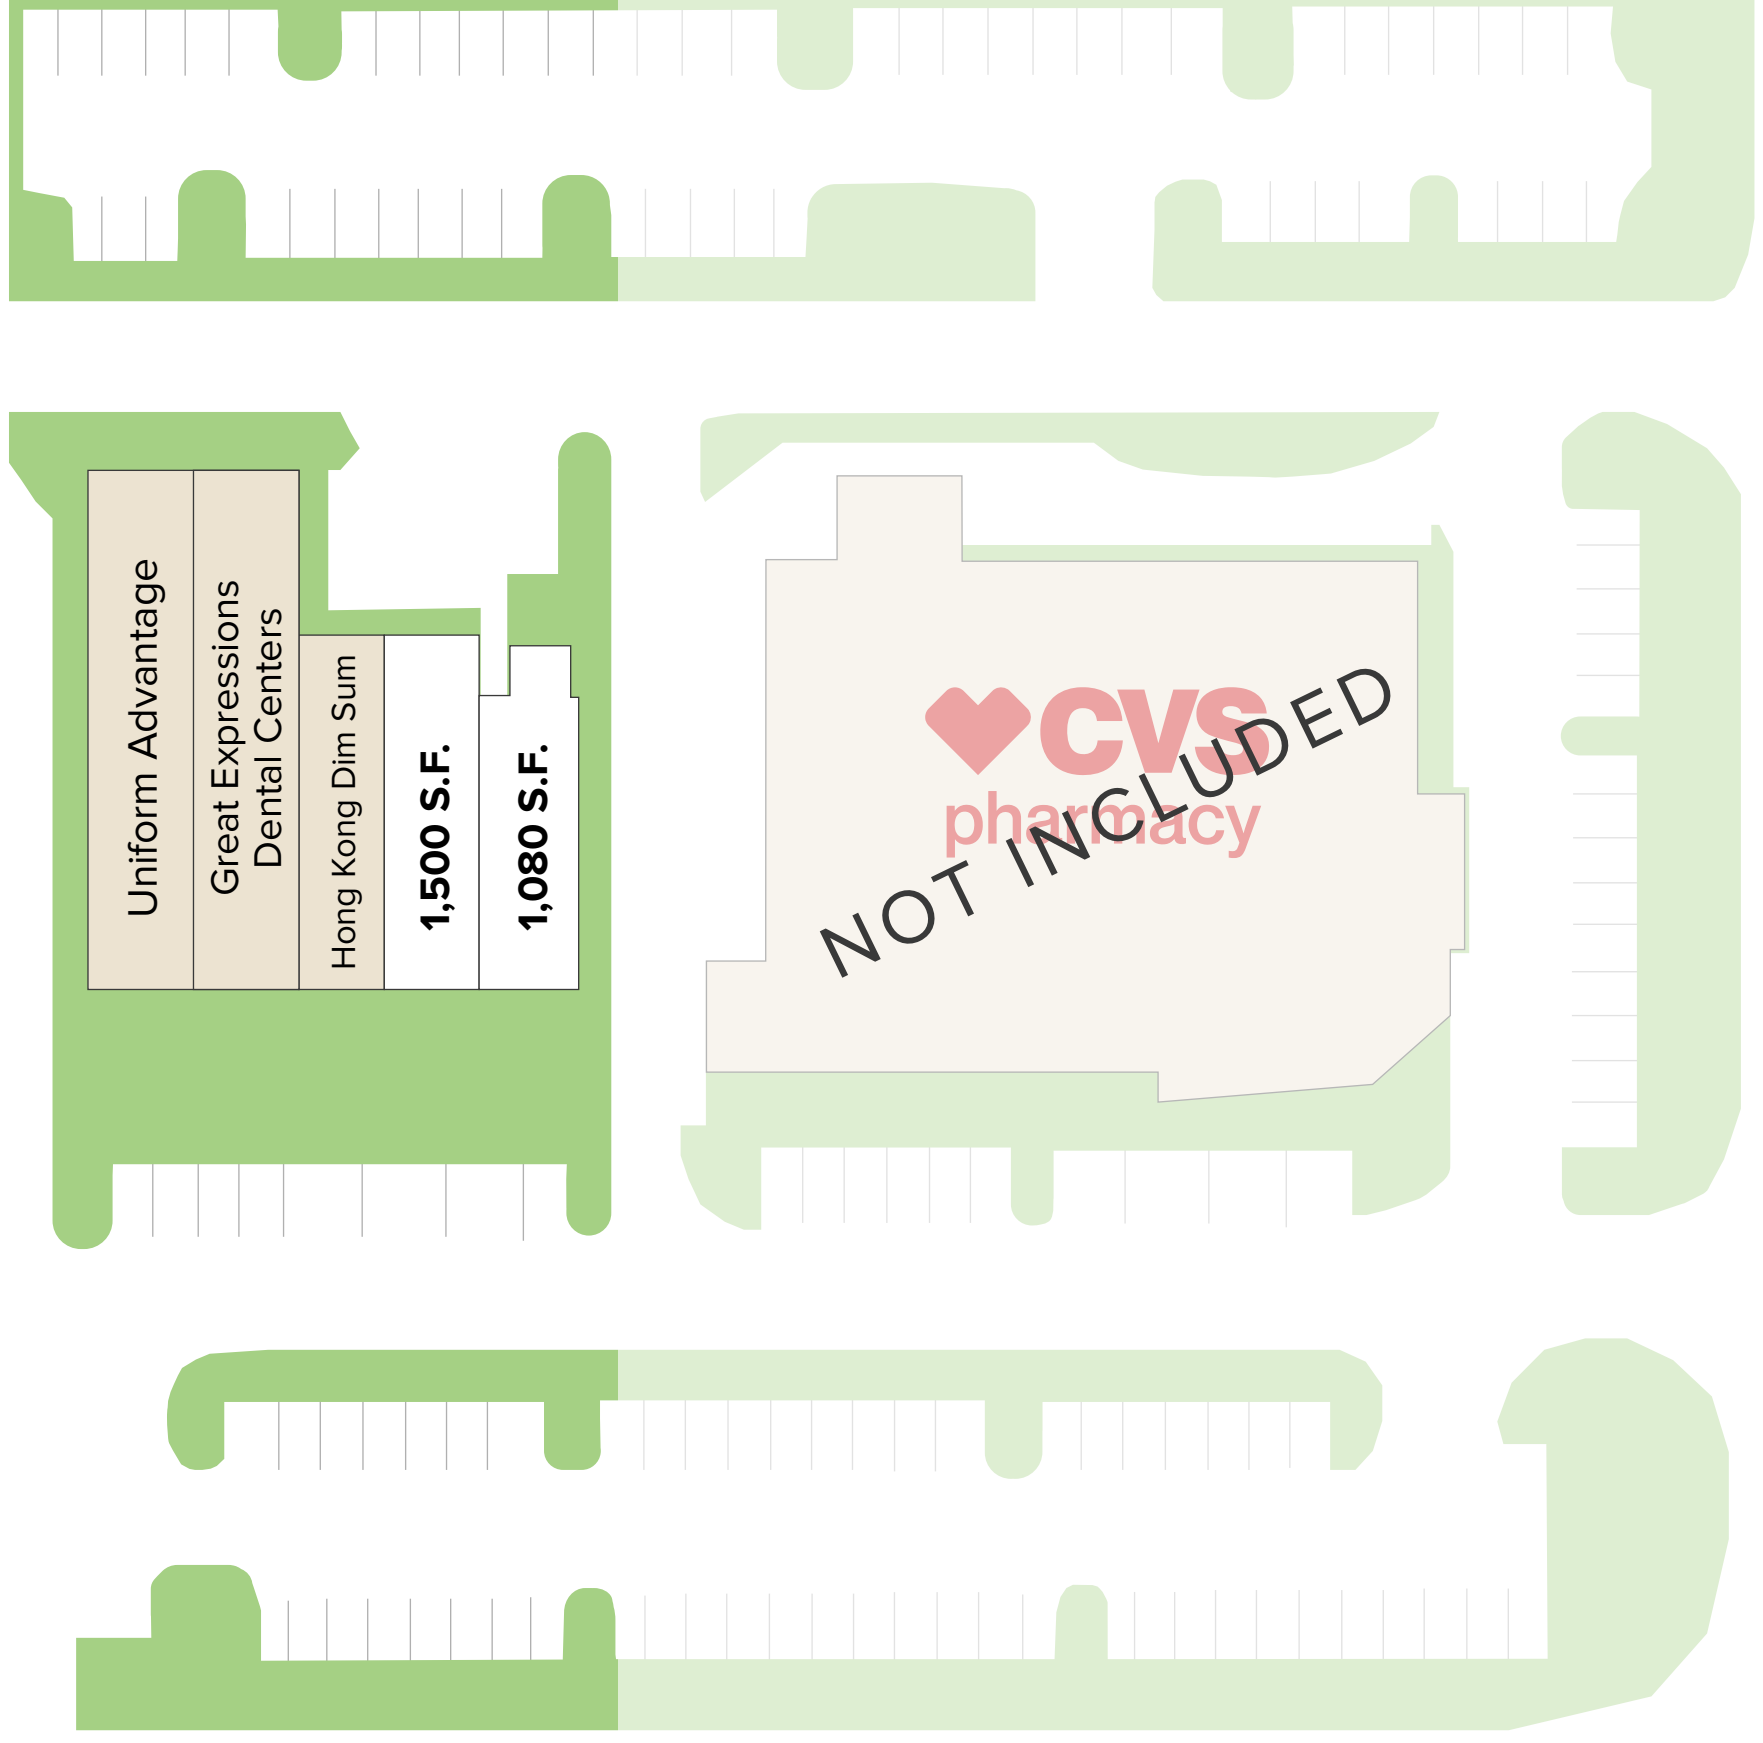

CVS Plaza
Coral Springs, Florida

Uniform Advantage
Great Expressions
Dental Centers
Hong Kong Dim Sum
1,500 S.F.
1,080 S.F.

NOT INCLUDED

N. UNIVERSITY DRIVE

ROYAL PALM BOULEVARD