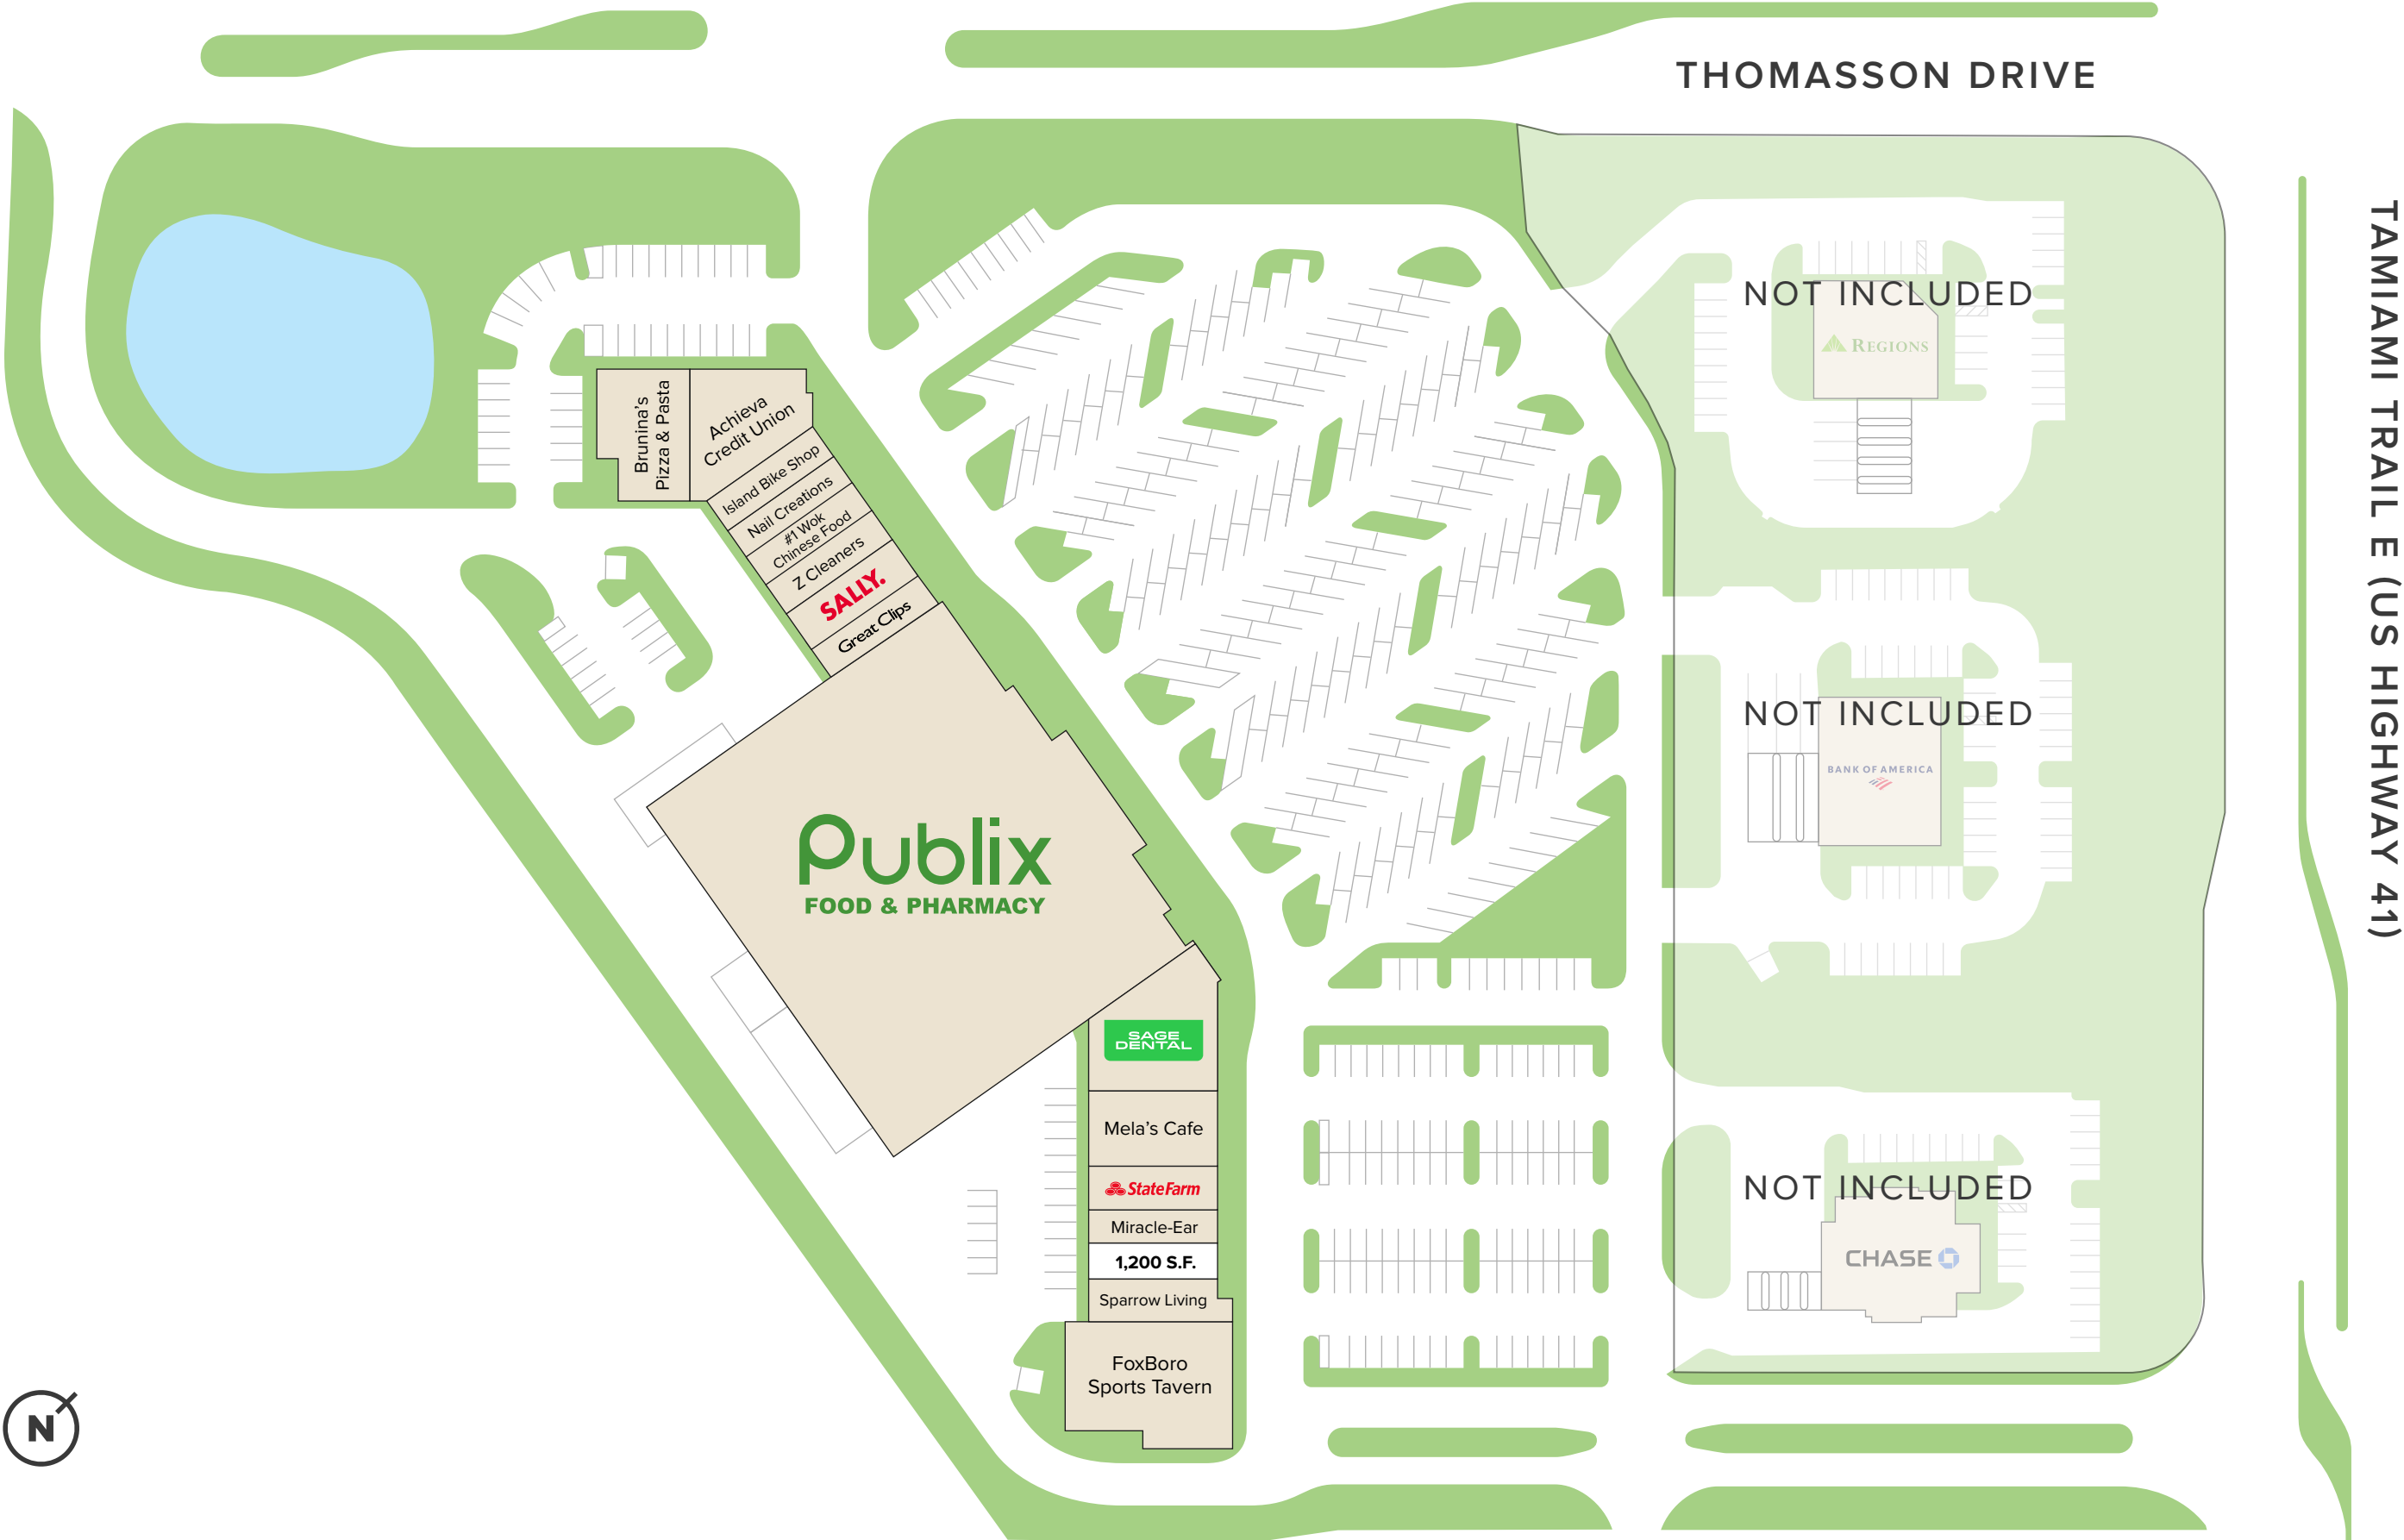

Shoppes at Hammock Cove

Naples, Florida

THOMASSON DRIVE

TAMAMI TRAIL E (US HIGHWAY 41)